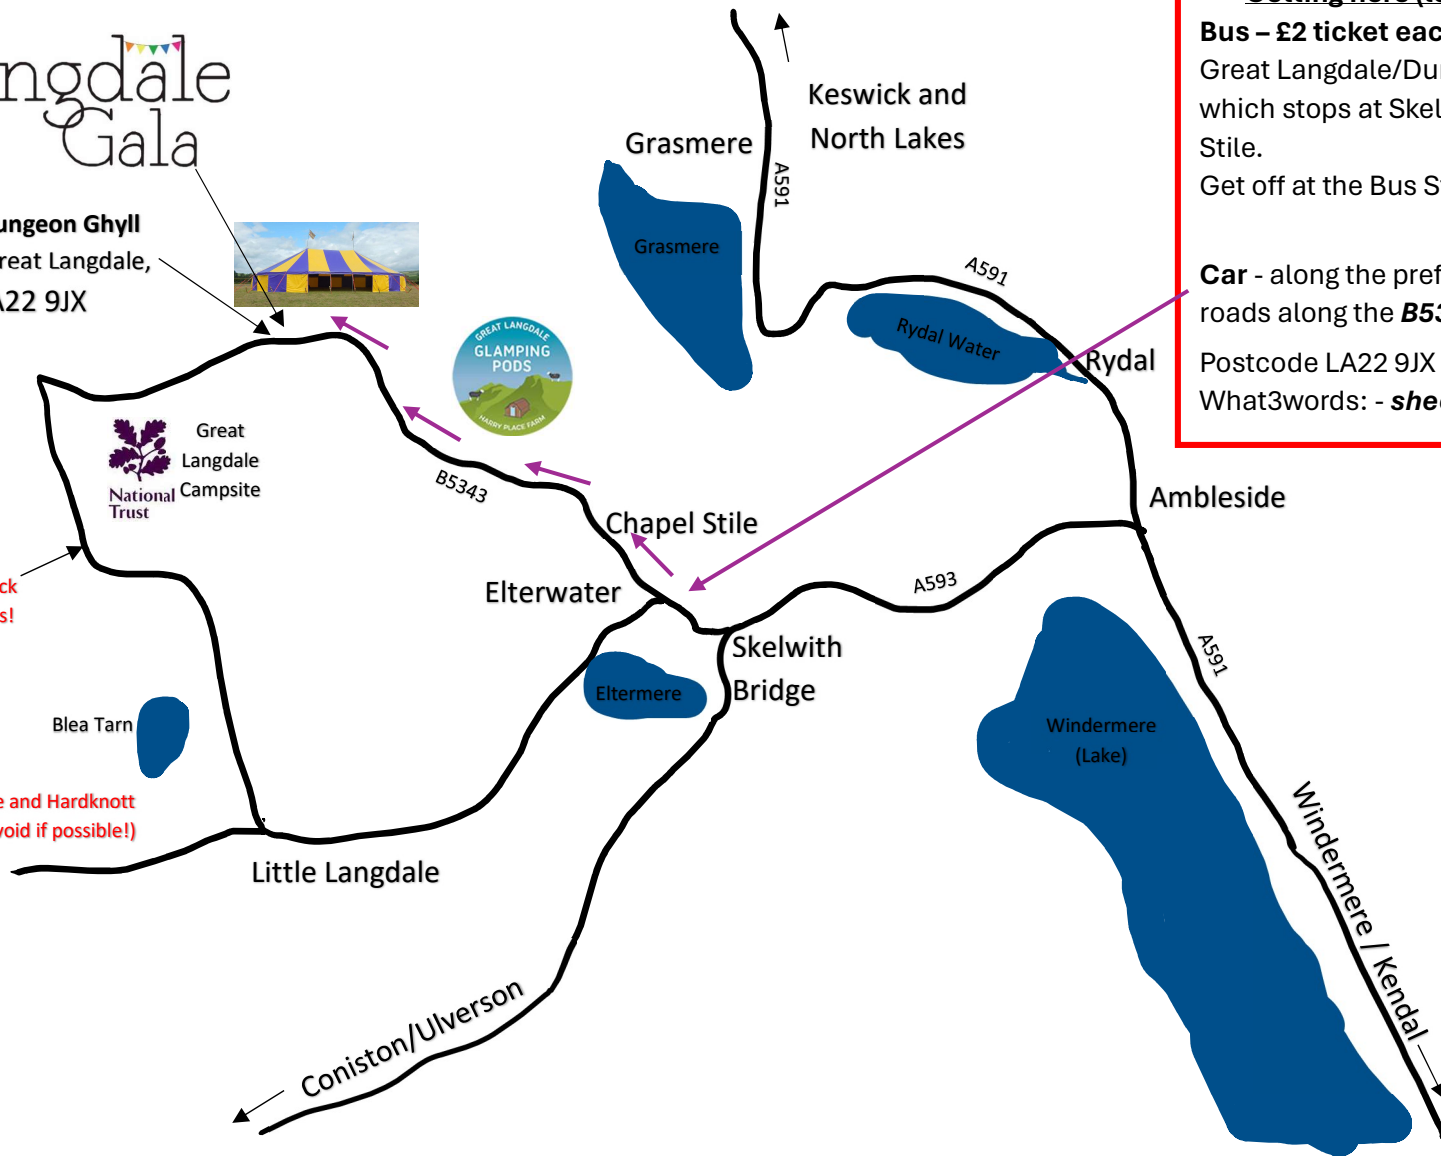

# Langdale Gala

**New Dungeon Ghyll  
Hotel, Great Langdale,  
LA22 9JX**

Single Track  
Road/Pass!

Wrynose and Hardknott  
Pass! (Avoid if possible!)

## Getting here (look out for the Big Top Tent!!)

**Bus – £2 ticket each way!!** Take the 516 Bus to Great Langdale/Dungeon Ghyll from Ambleside, which stops at Skelwith Bridge; Elterwater; Chapel Stile. Get off at the Bus Stop for the **New Dungeon Ghyll**

**Car** - along the preferred car route to avoid narrow roads along the **B5343** to Great Langdale  
Postcode LA22 9JX – Parking opposite Gala Field at:  
What3words: - **sheepish.asleep.spends**